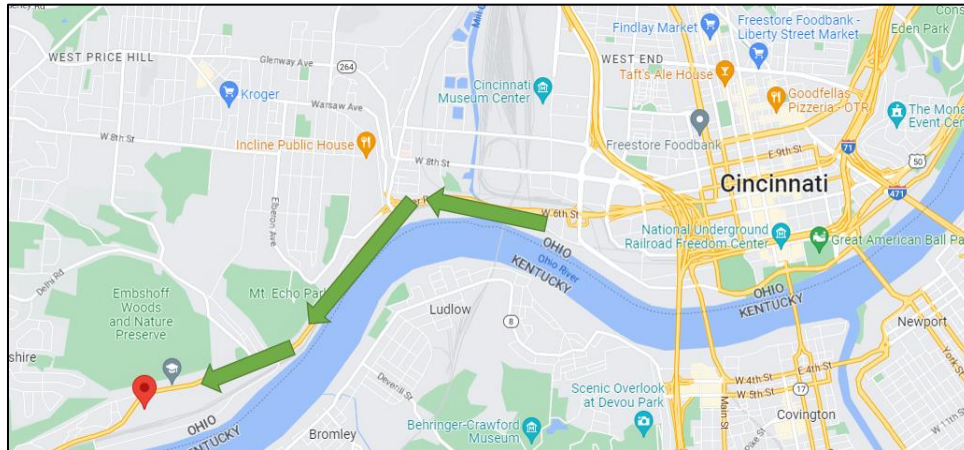

# FREESTORE FOODBANK

3401 Rosenthal Way, Cincinnati OH, 45204 – West Bound

Travel: US-50 West Bound (From downtown Cincinnati)

**Turn:** Left on Peter Cremer Rd at stoplight and immediately right onto Railside Dr.

**Turn:** Into our main parking lot (third driveway)—By the Freestore sign

**Overhead Layout:** When picking up product, follow the route below

**Notes:**

- The driveway on the west side of the building (top right in this picture) is EXIT Only
- To enter use the entrance on the far east side of the building (left in this picture)

# FREESTORE FOODBANK

3401 Rosenthal Way, Cincinnati OH, 45204 – West Bound

Main entrance and back docks

Side of warehouse

Side of warehouse with pick-up area

Pick-up area

Pick-up area and turn around to exit