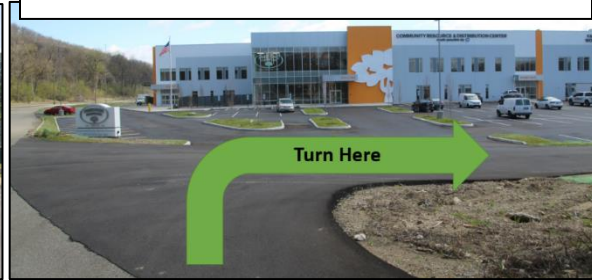

# FREESTORE FOODBANK

3401 Rosenthal Way, Cincinnati OH, 45204 – West Bound

Travel: US-50 West Bound (From downtown Cincinnati)

**Turn:** Left on Peter Cremer Rd at stoplight and immediately right onto Railside Dr.

**Turn:** Into our main parking lot (third driveway)—By the Freestore sign

**Overhead Layout:** When picking up product, follow the route below

**Notes:**

- The driveway on the west side of the building (top right in this picture) is EXIT Only
- To enter use the entrance on the far east side of the building (left in this picture)