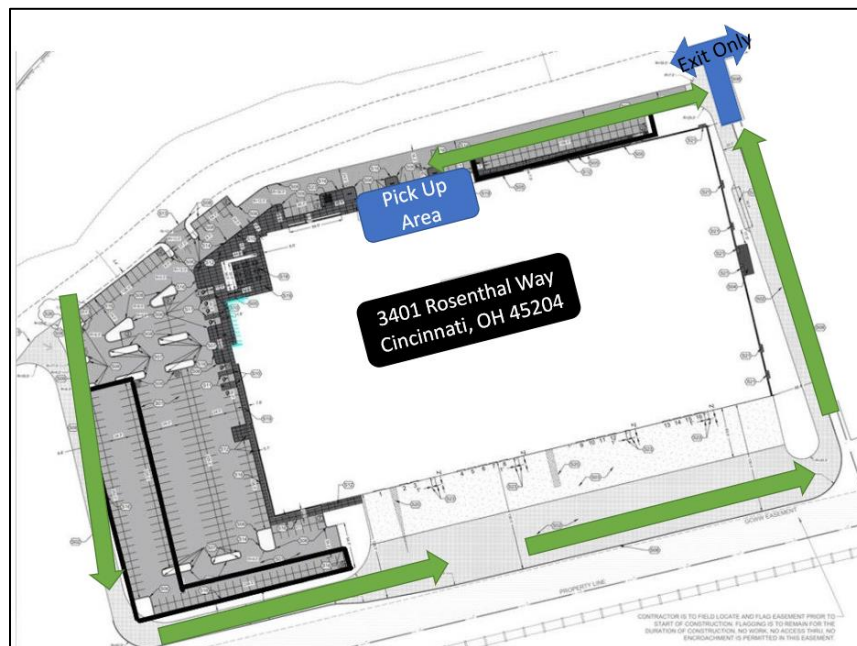

# FREESTORE FOODBANK

3401 Rosenthal Way, Cincinnati OH, 45204 – West Bound

Travel: US-50 West Bound (From downtown Cincinnati)

**Turn:** Left on Peter Cremer Rd at stoplight and immediately right onto Railside Dr.

**Turn:** Into our main parking lot (third driveway)—By the Freestore sign

**Overhead Layout:** When picking up product, follow the route below

**Notes:**

- The driveway on the west side of the building (top right in this picture) is EXIT Only
- To enter use the entrance on the far east side of the building (left in this picture)

# FREESTORE FOODBANK

3401 Rosenthal Way, Cincinnati OH, 45204 – West Bound

Main entrance and back docks

Side of warehouse

Side of warehouse with pick-up area

Pick-up area

Pick-up area and turn around to exit

Exit Only