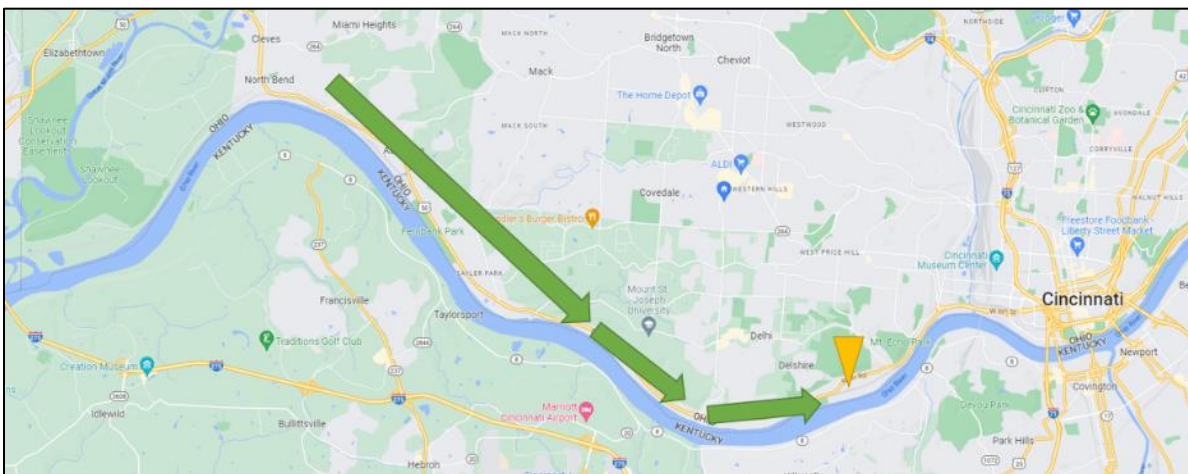

FREESTORE FOODBANK

3401 Rosenthal Way, Cincinnati OH, 45204 – East Bound

Travel: US-50 East Bound (From Indiana)

Turn: Right on Rosenthal Way (Right after Jim & Jacks on the River)

Turn: Into our main parking lot (First Entrance)

Overhead Layout: When picking up product, follow the route below

Notes:

- The driveway on the west side of the building (top right in this picture) is EXIT Only
- To enter use the entrance on the far east side of the building (left in this picture)

FREESTORE FOODBANK

3401 Rosenthal Way, Cincinnati OH, 45204 – East Bound

Main entrance and back docks

Side of warehouse

Side of warehouse with pick-up area

Pick-up area