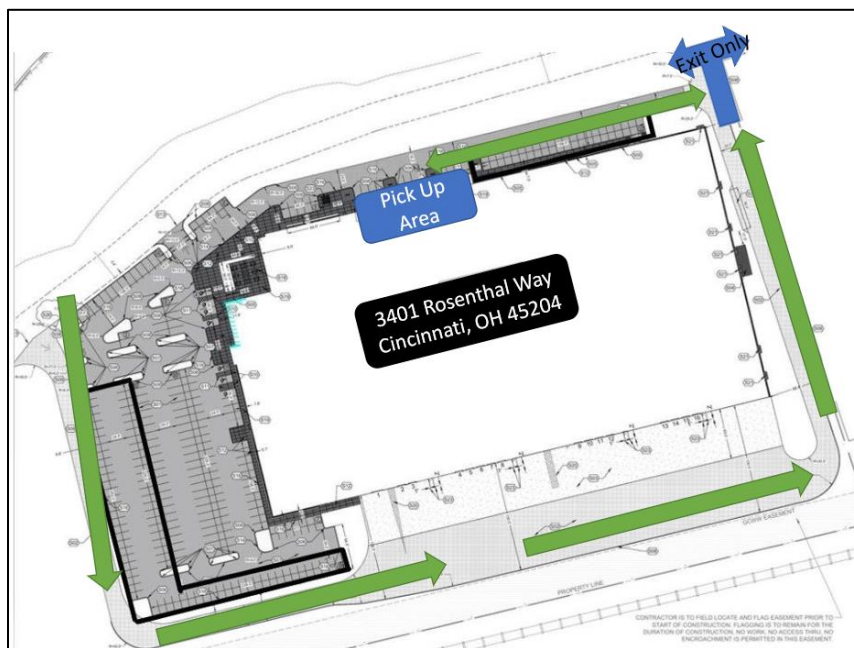

FREESTORE FOODBANK

3401 Rosenthal Way, Cincinnati OH, 45204 – East Bound

Travel: US-50 East Bound (From Indiana)

Turn: Right on Rosenthal Way (Right after Jim & Jacks on the River)

Turn: Into our main parking lot (First Entrance)

Overhead Layout: When picking up product, follow the route below

Notes:

- The driveway on the west side of the building (top right in this picture) is EXIT Only
- To enter use the entrance on the far east side of the building (left in this picture)

FREESTORE FOODBANK

3401 Rosenthal Way, Cincinnati OH, 45204 – East Bound

Main entrance and back docks

Side of warehouse

Side of warehouse with pick-up area

Pick-up area